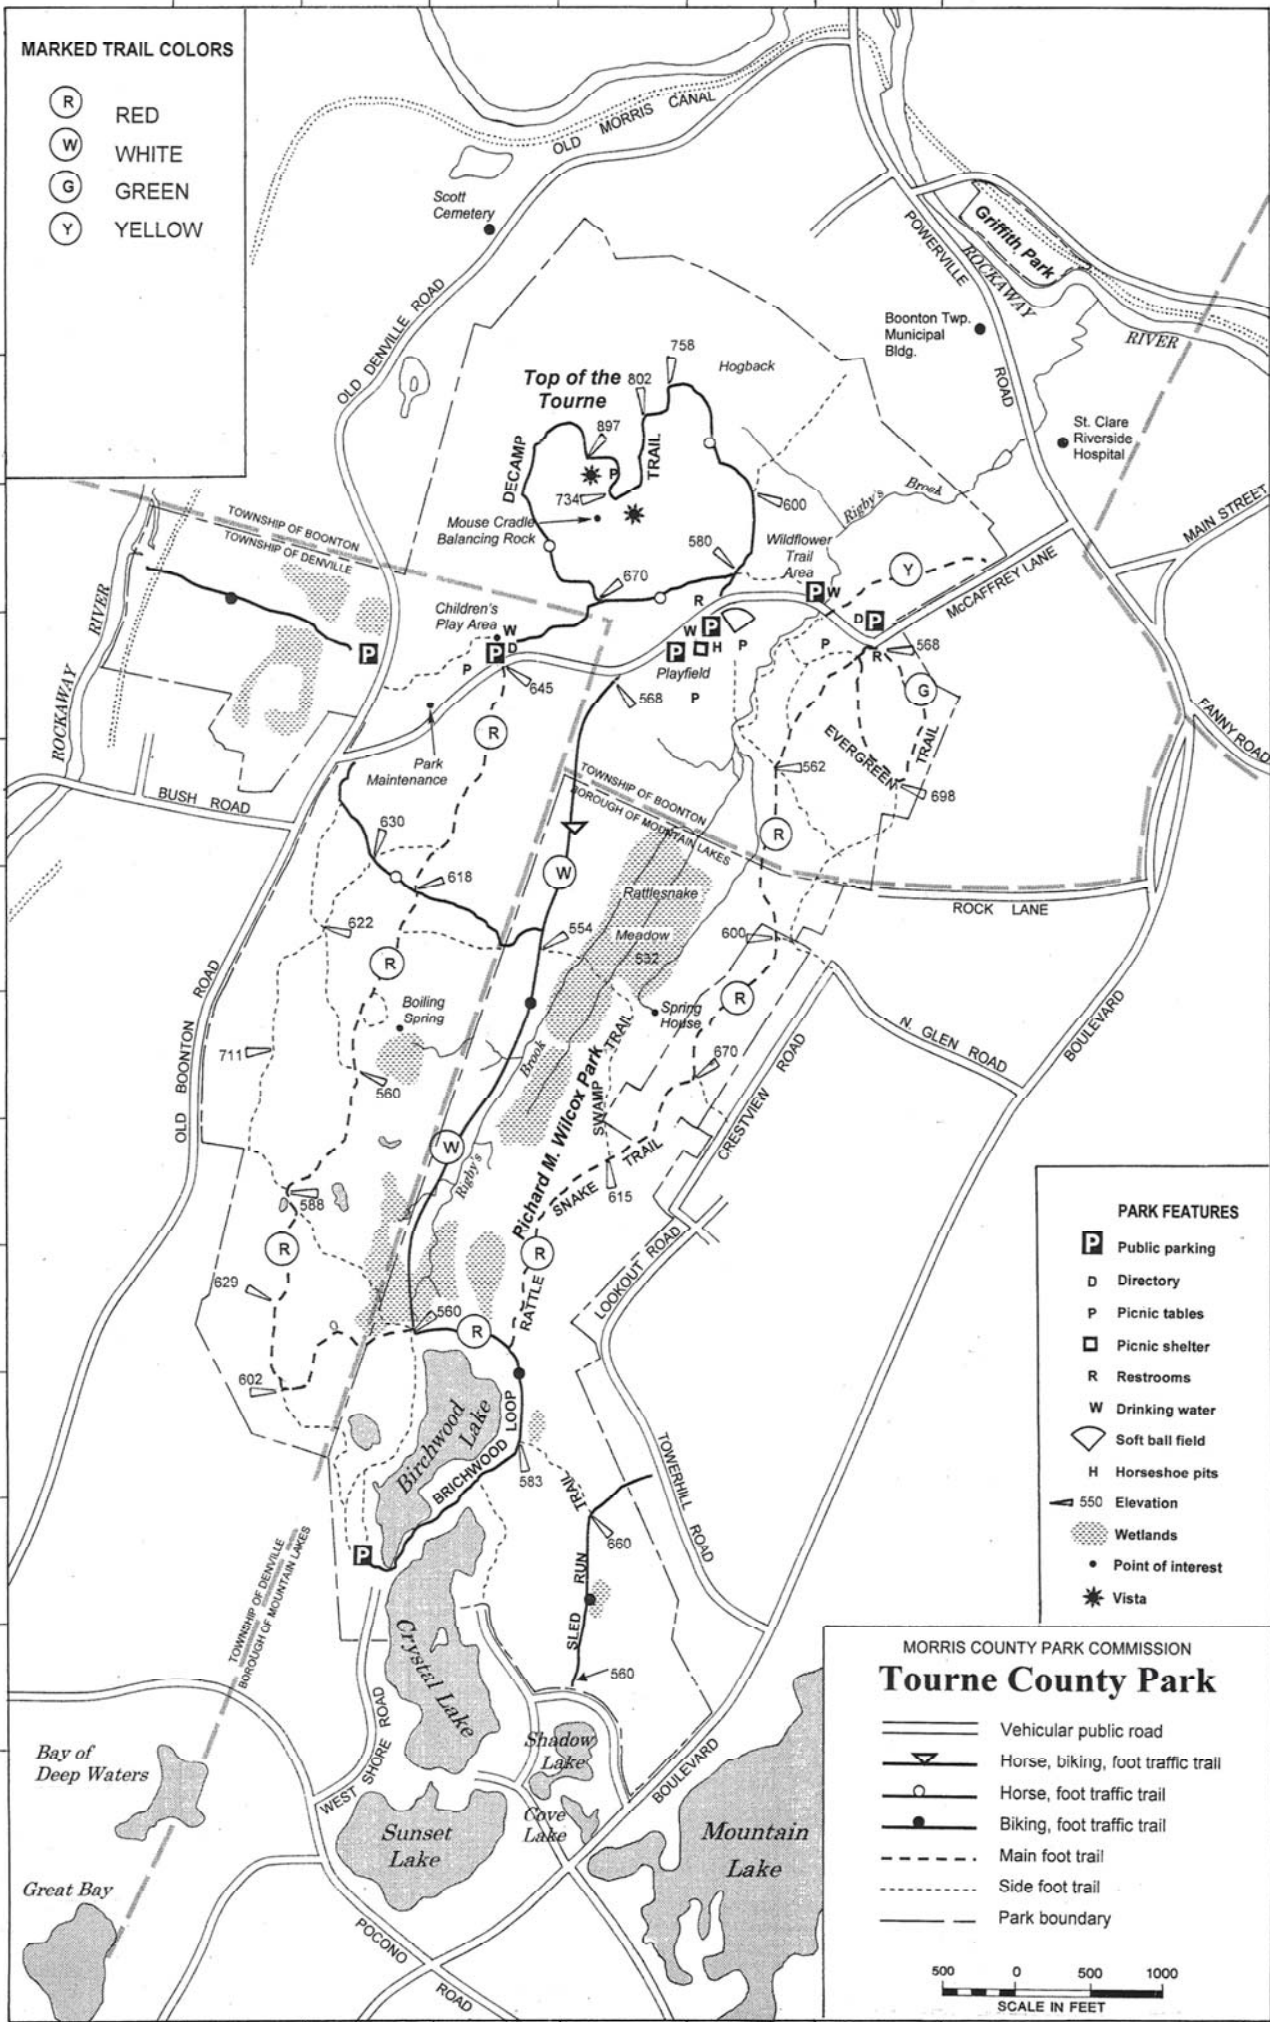

MARKED TRAIL COLORS

- (R) RED
- (W) WHITE
- (G) GREEN
- (Y) YELLOW

PARK FEATURES

- P** Public parking
- D** Directory
- P** Picnic tables
- Picnic shelter
- R** Restrooms
- W** Drinking water
- ◇** Soft ball field
- H** Horseshoe pits
- ▲** 550 Elevation
- ▨** Wetlands
- Point of interest
- ★** Vista

MORRIS COUNTY PARK COMMISSION

Tourne County Park

- Vehicular public road
- |—** Horse, biking, foot traffic trail
- Horse, foot traffic trail
- Biking, foot traffic trail
- - -** Main foot trail
- · - · -** Side foot trail
- - - - -** Park boundary